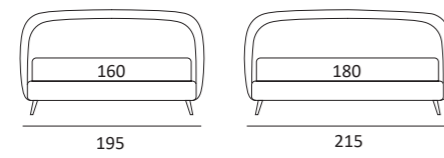

LAP

DI SERIE:
Piede in legno **Cubic** h cm 6, colore wengè

OPTIONAL:
Piede in legno **Cubic** h cm 6-10, colori grigio, wengè
Ruote **Carry**

AS STANDARD:
Cubic wooden foot H 6 cm, colour: wenge

OPTIONALS:
Cubic wooden foot H 6-10 cm, colours: grey, wenge
Carry wheels

LAP COMPATTO

DI SERIE:
Piede in legno **Log** h cm 14, colore wengè

OPTIONAL:
Piede in legno **Log** h cm 14, colori bianco, naturale
Piede in metallo **Bill** e **Tube** h cm 14, finitura marrone moka
Piede in metallo **Wily** h cm 14, finitura cromo, colori polvere, seta
Piede in metallo **Hop** h cm 14, finitura manganese

AS STANDARD:
Log wooden foot H 14 cm, colour: wenge

OPTIONALS:
Log wooden foot H 14 cm, colours: white, natural, wenge
Bill and **Tube** metal foot H 14 cm, brown mocha finish
Wily metal foot H 14 cm, chrome finish, colours: powder, silk
Hop metal foot H 14 cm, manganese finish

LAP LIFT

DI SERIE:
Piede in legno **Log** h cm 18, colore wengè

OPTIONAL:
Piede in legno **Log** h cm 18, colori bianco, naturale
Piede in metallo **Bill** e **Tube** h cm 18, finitura marrone moka
Piede in metallo **Wily** h cm 18, finitura cromo, colori polvere, seta
Piede in metallo **Hop** h cm 18, finitura manganese

AS STANDARD:
Log wooden foot H 18 cm, colour: wenge

OPTIONALS:
Log wooden foot H 18 cm, colours: white, natural, wenge
Bill and **Tube** metal foot H 18 cm, brown mocha finish
Wily metal foot H 18 cm, chrome finish, colours: powder, silk
Hop metal foot H 18 cm, manganese finish

Tipologie piedi e ruote / Feet and Wheels

PIEDI IN LEGNO WOOD FEET

Piede **CUBIC**
H cm 6-10, colori grigio, wengè
H 6-10 cm, colours grey, wenge

Piede **LOG**
H cm 14-18, colori bianco, naturale, wengè
H 14-18 cm, colours white, natural, wenge

PIEDI IN METALLO METAL FEET

Piede **BILL**
H cm 14-18, finitura marrone moka
H 14-18 cm, brown mocha finish

Piede **HOP**
H cm 14-18-24, finitura manganese
H 14-18-24 cm, manganese finish