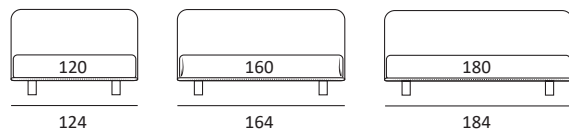

BRILLANT AUTOPORTANTE

DI SERIE:

Piede in ABS **Bolt** h cm 19

OPTIONAL:

Piede in plexiglass **Jiff** h cm 19

Piede in metallo **Glam** h cm 24, finitura cromo, colori polvere, seta

Piede in metallo **Hang e Hop** h cm 24, finitura manganese

Piede in metallo **Top** h cm 23, finitura satinato, colori polvere, seta

AS STANDARD::

Bolt ABS foot H 19 cm

OPTIONALS:

Jiff plexiglass foot H 19 cm

Glam metal foot, H 24 cm, finish: chrome, colours: powder, silk