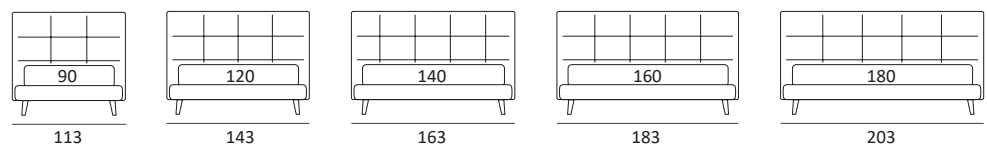

ESSENTIAL

DI SERIE:
Piede in legno **Cubic** h cm 6, colore wengè

OPTIONAL:
Piede in legno **Cubic** h cm 6-10, colori grigio, wengè
Piede in legno **Classic** h cm 10, colori bianco, naturale, wengè

AS STANDARD:
Cubic wooden foot H 6 cm, colour: wenge

OPTIONALS:
Cubic wooden foot H 6-10 cm, colours: grey, wenge
Classic wooden foot H 10 cm, colours: white, natural, wenge

ESSENTIAL LIFT

DI SERIE:
Piede in legno **Log** h cm 18, colore wengè

OPTIONAL:
Piede in legno **Log** e **Classic** h cm 18, colori bianco, naturale, wengè
Piede in metallo **Bill** h cm 18, finitura marrone moka
Piede in metallo **Glam** h cm 18, finitura cromo, colori polvere, seta
Piede in metallo **Hop** h cm 18, finitura manganese

AS STANDARD:
Log wooden foot H 18 cm, colour: wenge

OPTIONALS:
Log and **Classic** wooden foot H 18 cm, colours: white, natural, wenge
Bill metal foot H 18 cm, brown mocha finish
Glam metal foot H 18 cm, chrome finish, colours: powder, silk
Hop metal foot H 18 cm, manganese finish