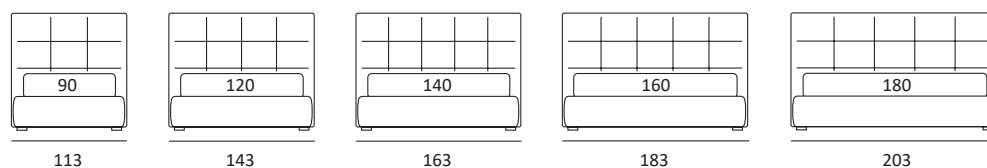

ESSENTIAL

DI SERIE:
Piede in legno **Cubic** h cm 6, colore wengè

OPTIONAL:
Piede in legno **Cubic** h cm 6-10, colori grigio, wengè
Piede in legno **Classic** h cm 10, colori bianco, naturale, wengè

AS STANDARD:
Cubic wooden foot H 6 cm, colour: wenge

OPTIONALS:
Cubic wooden foot H 6-10 cm, colours: grey, wenge
Classic wooden foot H 10 cm, colours: white, natural, wenge

ESSENTIAL LIFT

DI SERIE:
Piede in legno **Log** h cm 18, colore wengè

OPTIONAL:
Piede in legno **Log** e **Classic** h cm 18, colori bianco, naturale, wengè
Piede in metallo **Bill** h cm 18, finitura marrone moka
Piede in metallo **Glam** h cm 18, finitura cromo, colori polvere, seta
Piede in metallo **Hop** h cm 18, finitura manganese

AS STANDARD:
Log wooden foot H 18 cm, colour: wenge

OPTIONALS:
Log and **Classic** wooden foot H 18 cm, colours: white, natural, wenge
Bill metal foot H 18 cm, brown mocha finish
Glam metal foot H 18 cm, chrome finish, colours: powder, silk
Hop metal foot H 18 cm, manganese finish