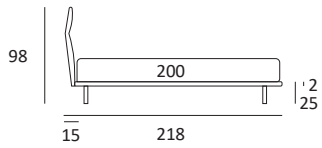

DANCE AUTOPORTANTE

DI SERIE:
Piede in ABS **Bolt** h cm 19

OPTIONAL:
Piede in plexiglass **Jiff** h cm 19
Piede in metallo **Glam** h cm 24, finitura cromo, colori polvere, seta
Piede in metallo **Hang** e **Hop** h cm 24, finitura manganese
Piede in metallo **Top** h cm 23, finitura satinato, colori polvere, seta

AS STANDARD::
Bolt ABS foot H 19 cm

OPTIONALS:
Jiff plexiglass foot H 19 cm
Glam metal foot, H 24 cm, finish: chrome, colours: powder, silk
Hang and **Hop** metal feet H 24 cm, manganese finish
Top metal feet H 23 cm, finish: satin, colours: powder, silk