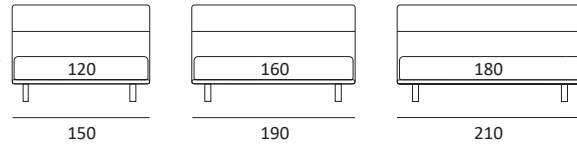

DANCE AUTOPORTANTE

DI SERIE:
Piede in ABS **Bolt** h cm 19

OPTIONAL:
Piede in plexiglass **Jiff** h cm 19
Piede in metallo **Glam** h cm 24, finitura cromo, colori polvere, seta
Piede in metallo **Hang** e **Hop** h cm 24, finitura manganese
Piede in metallo **Top** h cm 23, finitura satinato, colori polvere, seta

AS STANDARD::
Bolt ABS foot H 19 cm

OPTIONALS:
Jiff plexiglass foot H 19 cm
Glam metal foot, H 24 cm, finish: chrome, colours: powder, silk
Hang and **Hop** metal feet H 24 cm, manganese finish
Top metal feet H 23 cm, finish: satin, colours: powder, silk