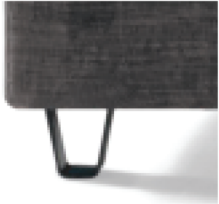

DANCE AUTOPORTANTE

DI SERIE:
Piede in ABS **Bolt** h cm 19

OPTIONAL:
Piede in plexiglass **Jiff** h cm 19
Piede in metallo **Glam** h cm 24, finitura cromo, colori polvere, seta
Piede in metallo **Hang** e **Hop** h cm 24, finitura manganese
Piede in metallo **Top** h cm 23, finitura satinato, colori polvere, seta

AS STANDARD::
Bolt ABS foot H 19 cm

OPTIONALS:
Jiff plexiglass foot H 19 cm
Glam metal foot, H 24 cm, finish: chrome, colours: powder, silk
Hang and **Hop** metal feet H 24 cm, manganese finish
Top metal feet H 23 cm, finish: satin, colours: powder, silk

Tipologie Piedi / Feet

PIEDI IN METALLO METAL FEET

Piede **GLAM**
H cm 14-18-24, finitura cromo,
colori polvere, seta
H 14-18-24 cm, chrome finish,
colours powder, silk

Piede **HANG**
H cm 24, finitura manganese
H 24 cm, manganese finish